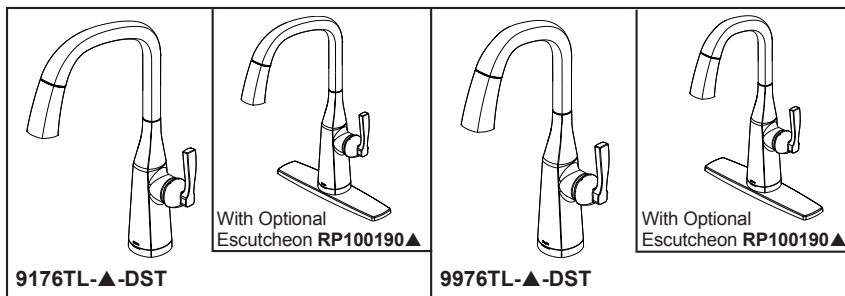

WARRANTY

- Parts and Finish - Lifetime limited warranty; or for commercial purchasers, 10 years for multi-family residential (apartments and condominiums) and 5 years for all other commercial uses, in each case from the date the product is received by the original purchaser or their authorized representative (installation contractor, etc.).
- Electronic Parts and Batteries (if applicable) - 5 years from the date the product is received by the original purchaser or their authorized representative (installation contractor, etc.); or for commercial purchasers, 1 year from the date the product is received by the original purchaser or their authorized representative (installation contractor, etc.). No warranty is provided on batteries.
- Please go to www.deltafaucet.com for the complete details of our limited warranty.

COMPLIES WITH:

- ASME A112.18.1/ CSA B125.1
- ICC/ANSI A117.1- Valve control only

▲ Designate proper finish suffix

Delta Faucet Company reserves the right (1) to make changes in specifications and materials, and (2) to change or discontinue models, both without notice or obligation. Dimensions are for reference only. See current full-line price book or www.deltafaucet.com for finish options and product availability.

DSP-K-9176TL-DST Rev. A

Delta Faucet Company

55 E. 111th Street, Carmel, IN 46280
350 South Edgeware Road, St. Thomas, ON N5P 4L1
© 2024 Delta Faucet Company