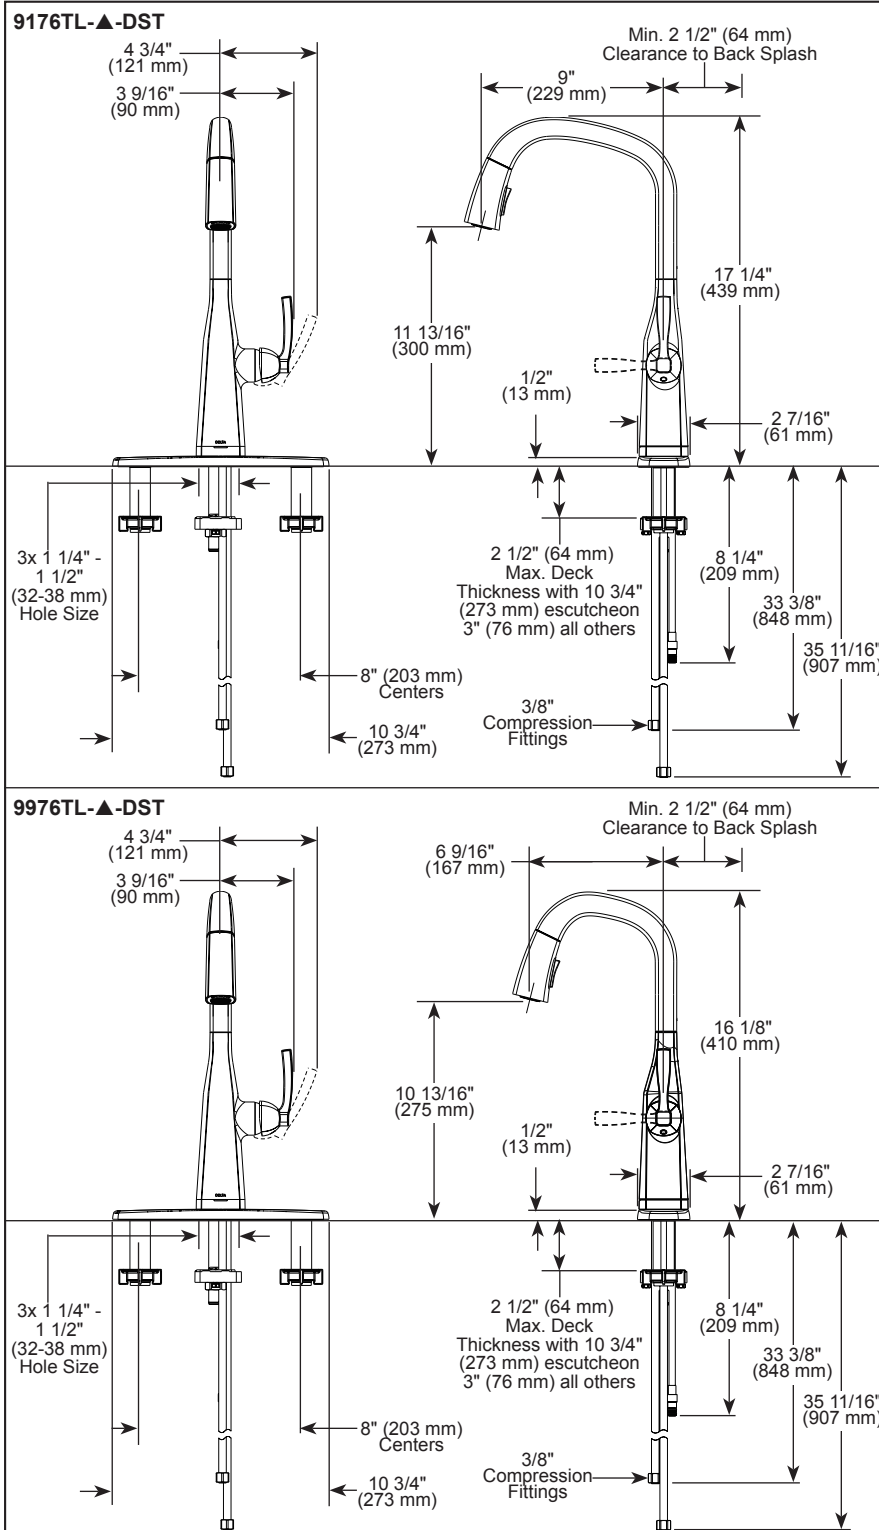

STANDARD SPECIFICATIONS:

- Max flow rate 1.8 gpm @ 60 psi, 6.8 L/min @ 414 kPa
- One or three hole mount (escutcheon not included, order separately)
- Diamond coated ceramic cartridge
- 3/8" O.D. straight, staggered PEX supply lines
- Spout rotates 360°
- Hot/cold indicator markings
- Dual integral check valves in sprayer assembly
- Two-function wand; Aerated stream or spray
- LED indicator light signals on-off, water temperature and low batteries
- Uses 6 AA (included) or 6 C (not included) batteries
- RP102157 Optional 120V AC adapter available (3 prong grounded outlet required)
- Toggles between Touchless and Touch2O® Technology

COMPLIES WITH:

- ASME A112.18.1/ CSA B125.1
- ICC/ANSI A117.1- Valve control only

▲ Designate proper finish suffix

Delta Faucet Company reserves the right (1) to make changes in specifications and materials, and (2) to change or discontinue models, both without notice or obligation. Dimensions are for reference only. See current full-line price book or www.deltafaucet.com for finish options and product availability.

DSP-K-9176TL-DST Rev. A

Delta Faucet Company

55 E. 111th Street, Carmel, IN 46280
350 South Edgeware Road, St. Thomas, ON N5P 4L1
© 2024 Delta Faucet Company